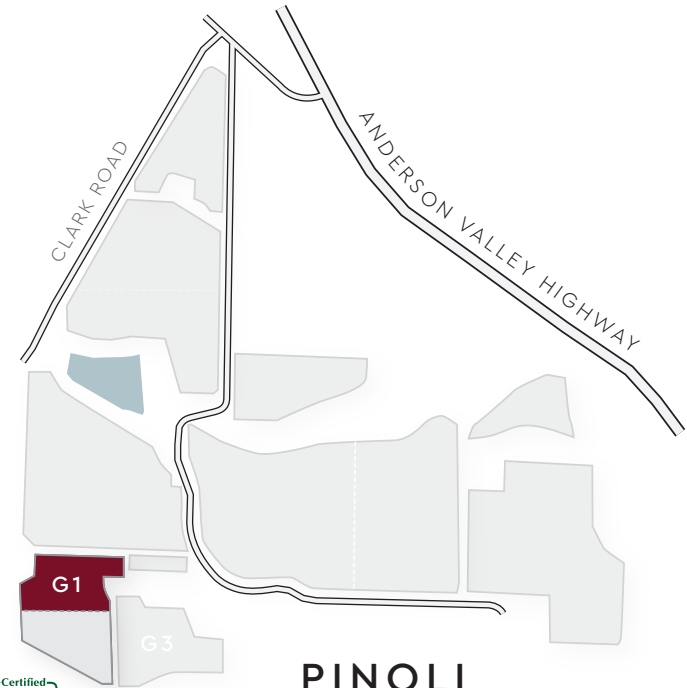

# DOMAINE ANDERSON

ANDERSON VALLEY AVA

■ PINOT NOIR ■ CHARDONNAY

← PACIFIC OCEAN  
14.2 MILES

NAVARRO RIVER

ANDERSON VALLEY HIGHWAY

WALRAVEN VINEYARD

WALRAVEN VINEYARD

PINOLI VINEYARD

NAVARRO-FAIRHILLS VINEYARD

© 2024 Vinous Media LLC. All Rights Reserved. No portion of this map may be copied, redistributed or reproduced in any manner without written permission from Vinous Media LLC.