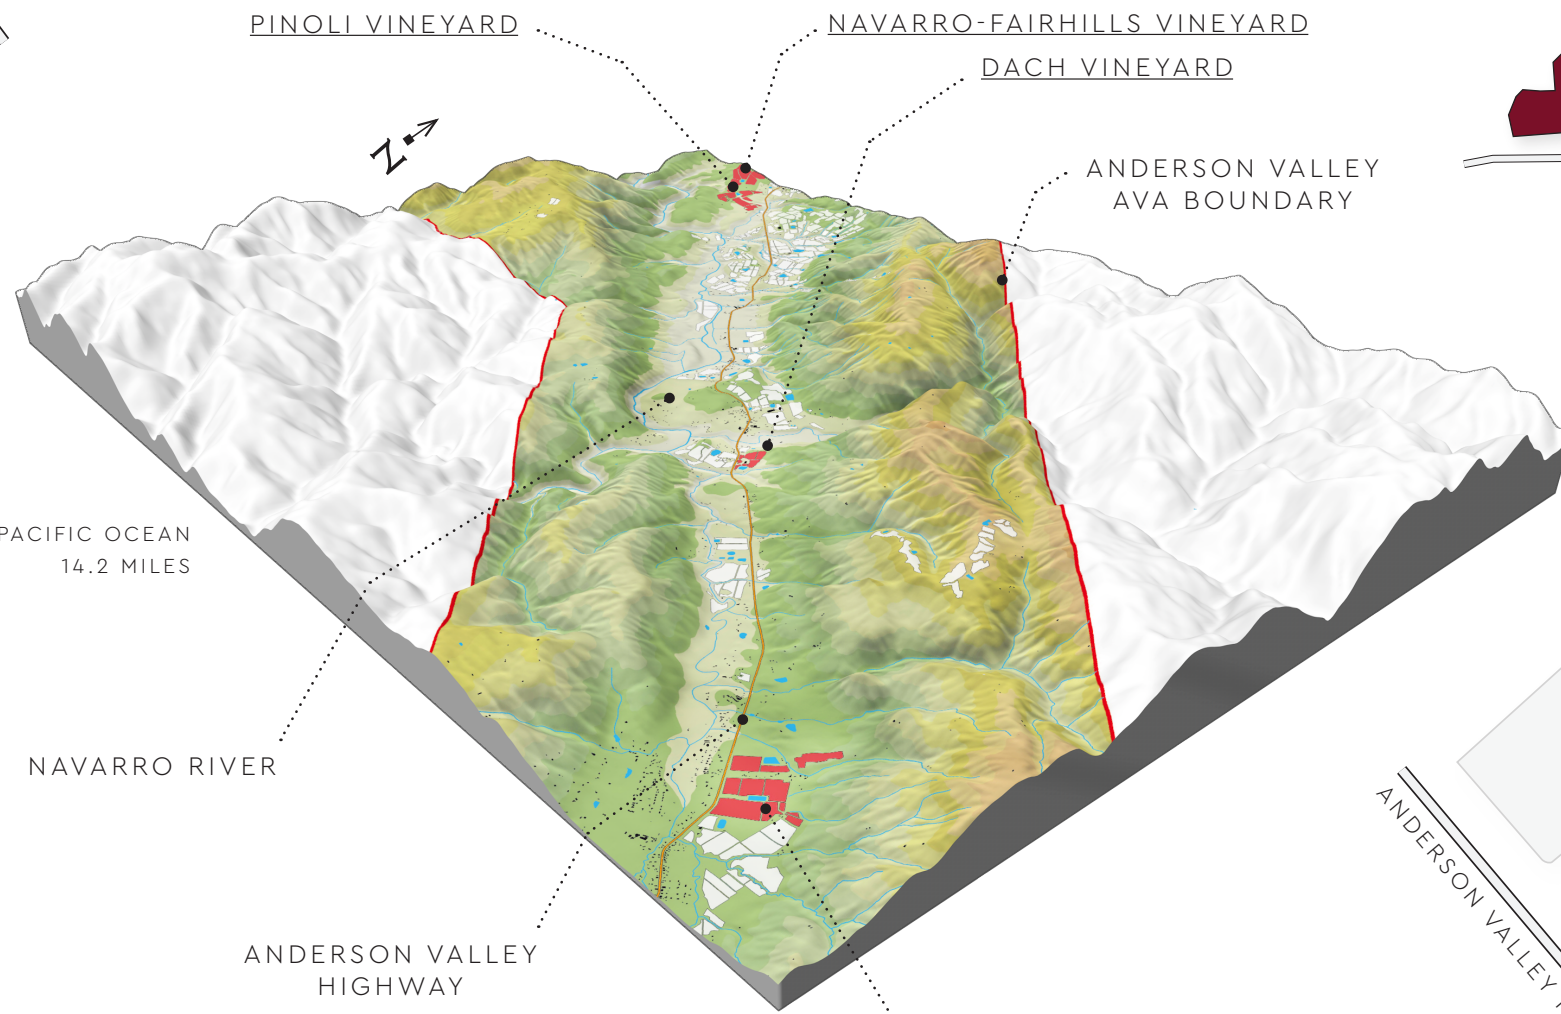

# DOMAINE ANDERSON

ANDERSON VALLEY AVA

■ PINOT NOIR ■ CHARDONNAY

← PACIFIC OCEAN  
14.2 MILES

NAVARRO RIVER

ANDERSON VALLEY HIGHWAY

WALRAVEN VINEYARD

WALRAVEN VINEYARD

PINOLI VINEYARD

NAVARRO-FAIRHILLS VINEYARD

© 2024 Vinous Media LLC. All Rights Reserved. No portion of this map may be copied, redistributed or reproduced in any manner without written permission from Vinous Media LLC.