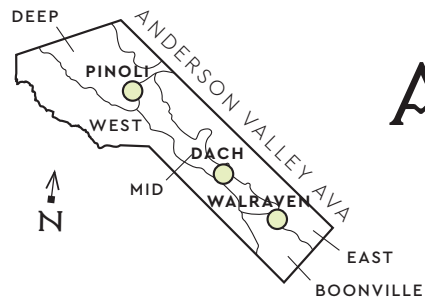

# DOMAINE ANDERSON

ANDERSON VALLEY AVA

■ PINOT NOIR ■ CHARDONNAY

← PACIFIC OCEAN  
14.2 MILES

NAVARRO RIVER

ANDERSON VALLEY HIGHWAY

WALRAVEN VINEYARD

WALRAVEN VINEYARD

PINOLI VINEYARD

NAVARRO-FAIRHILLS VINEYARD

© 2024 Vinous Media LLC. All Rights Reserved. No portion of this map may be copied, redistributed or reproduced in any manner without written permission from Vinous Media LLC.