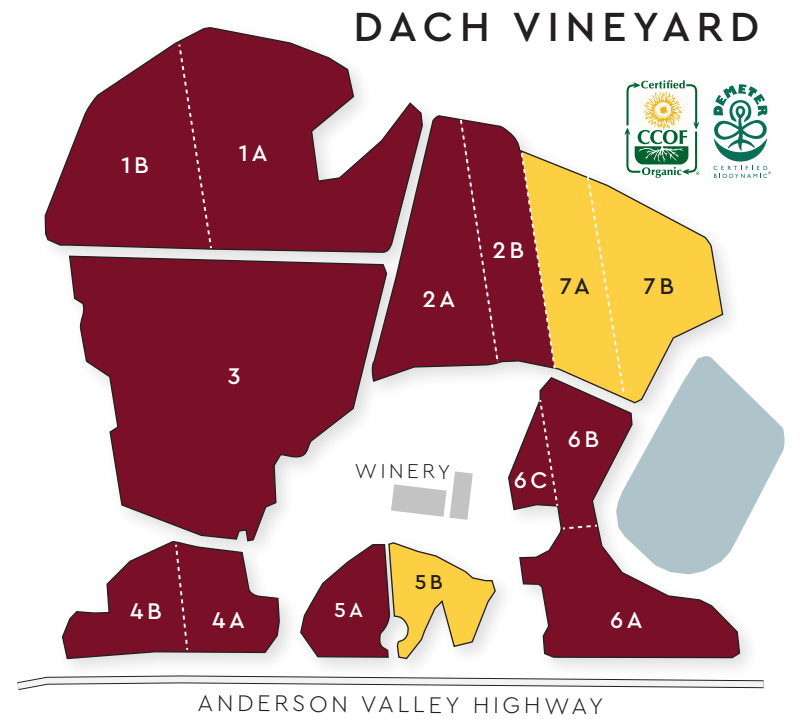

# DOMAINE ANDERSON

ANDERSON VALLEY AVA

■ PINOT NOIR ■ CHARDONNAY

← PACIFIC OCEAN  
14.2 MILES

NAVARRO RIVER

ANDERSON VALLEY HIGHWAY

WALRAVEN VINEYARD

WALRAVEN VINEYARD

PINOLI VINEYARD

NAVARRO-FAIRHILLS VINEYARD

© 2024 Vinous Media LLC. All Rights Reserved. No portion of this map may be copied, redistributed or reproduced in any manner without written permission from Vinous Media LLC.