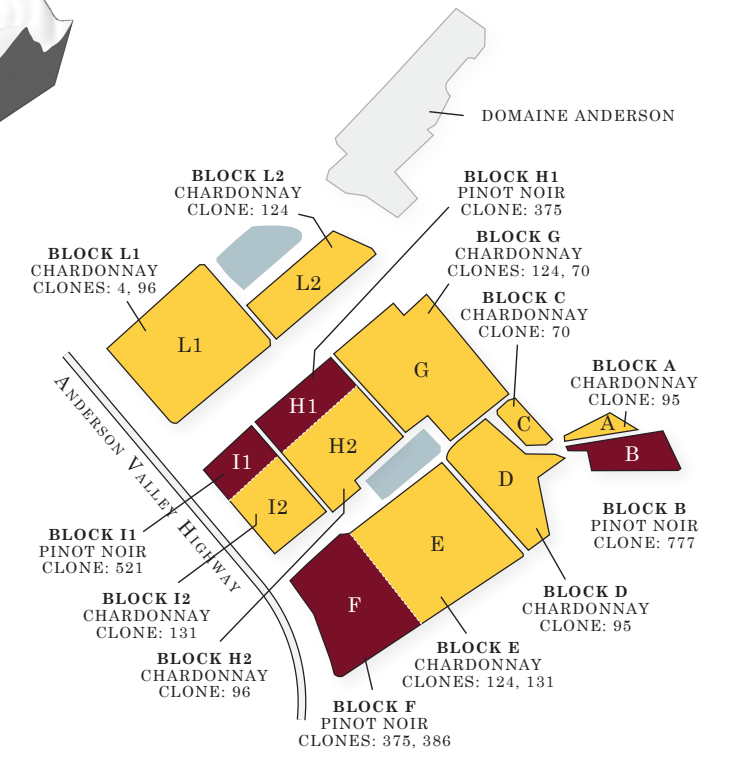

ROEDERER ESTATE ANDERSON VALLEY AVA

NAVARRO-FAIRHILLS VINEYARD

PERKINS-CLARK VINEYARD

PINOLI VINEYARD

WALRAVEN & CARNEY VINEYARDS

- CHARDONNAY
- PINOT NOIR
- UNPLANTED