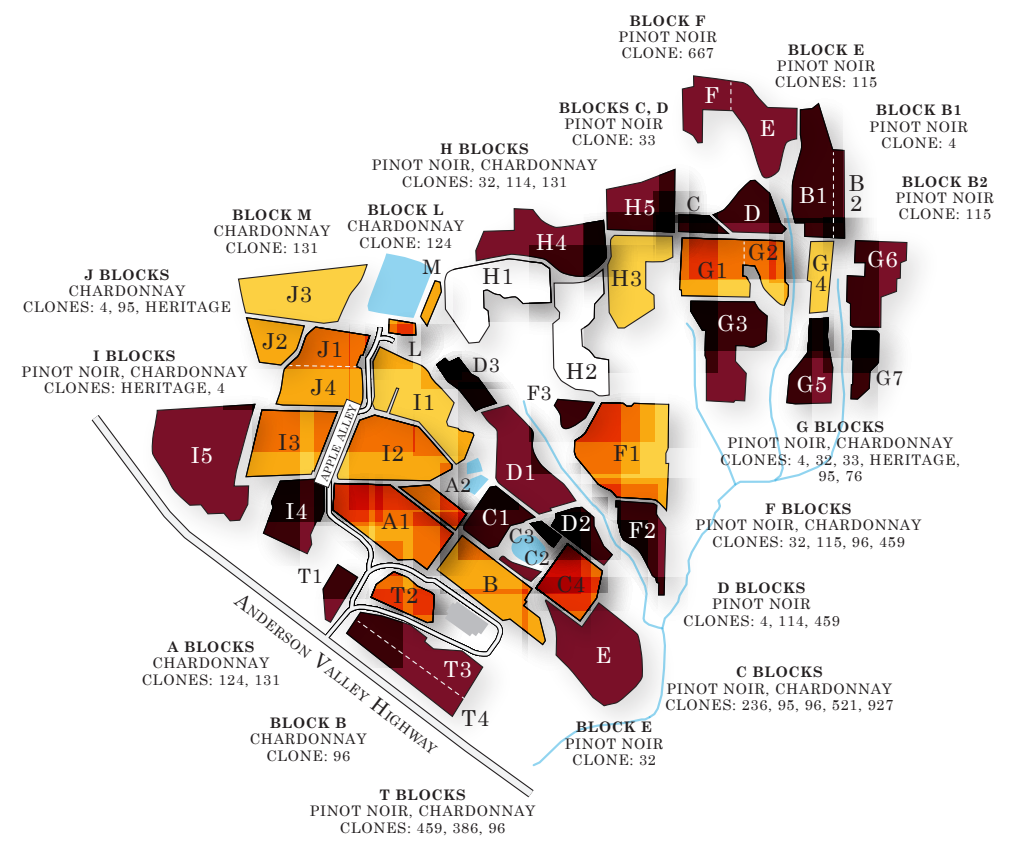

ROEDERER ESTATE ANDERSON VALLEY AVA

NAVARRO-FAIRHILLS VINEYARD

PERKINS-CLARK VINEYARD

PINOLI VINEYARD

WALRAVEN & CARNEY VINEYARDS

- CHARDONNAY
- PINOT NOIR
- UNPLANTED