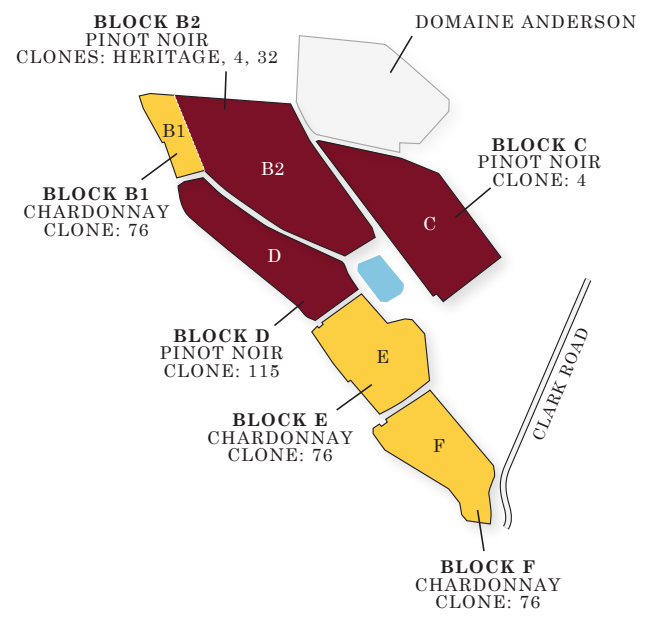

ROEDERER ESTATE ANDERSON VALLEY AVA

NAVARRO-FAIRHILLS VINEYARD

PERKINS-CLARK VINEYARD

PINOLI VINEYARD

WALRAVEN & CARNEY VINEYARDS

- CHARDONNAY
- PINOT NOIR
- UNPLANTED